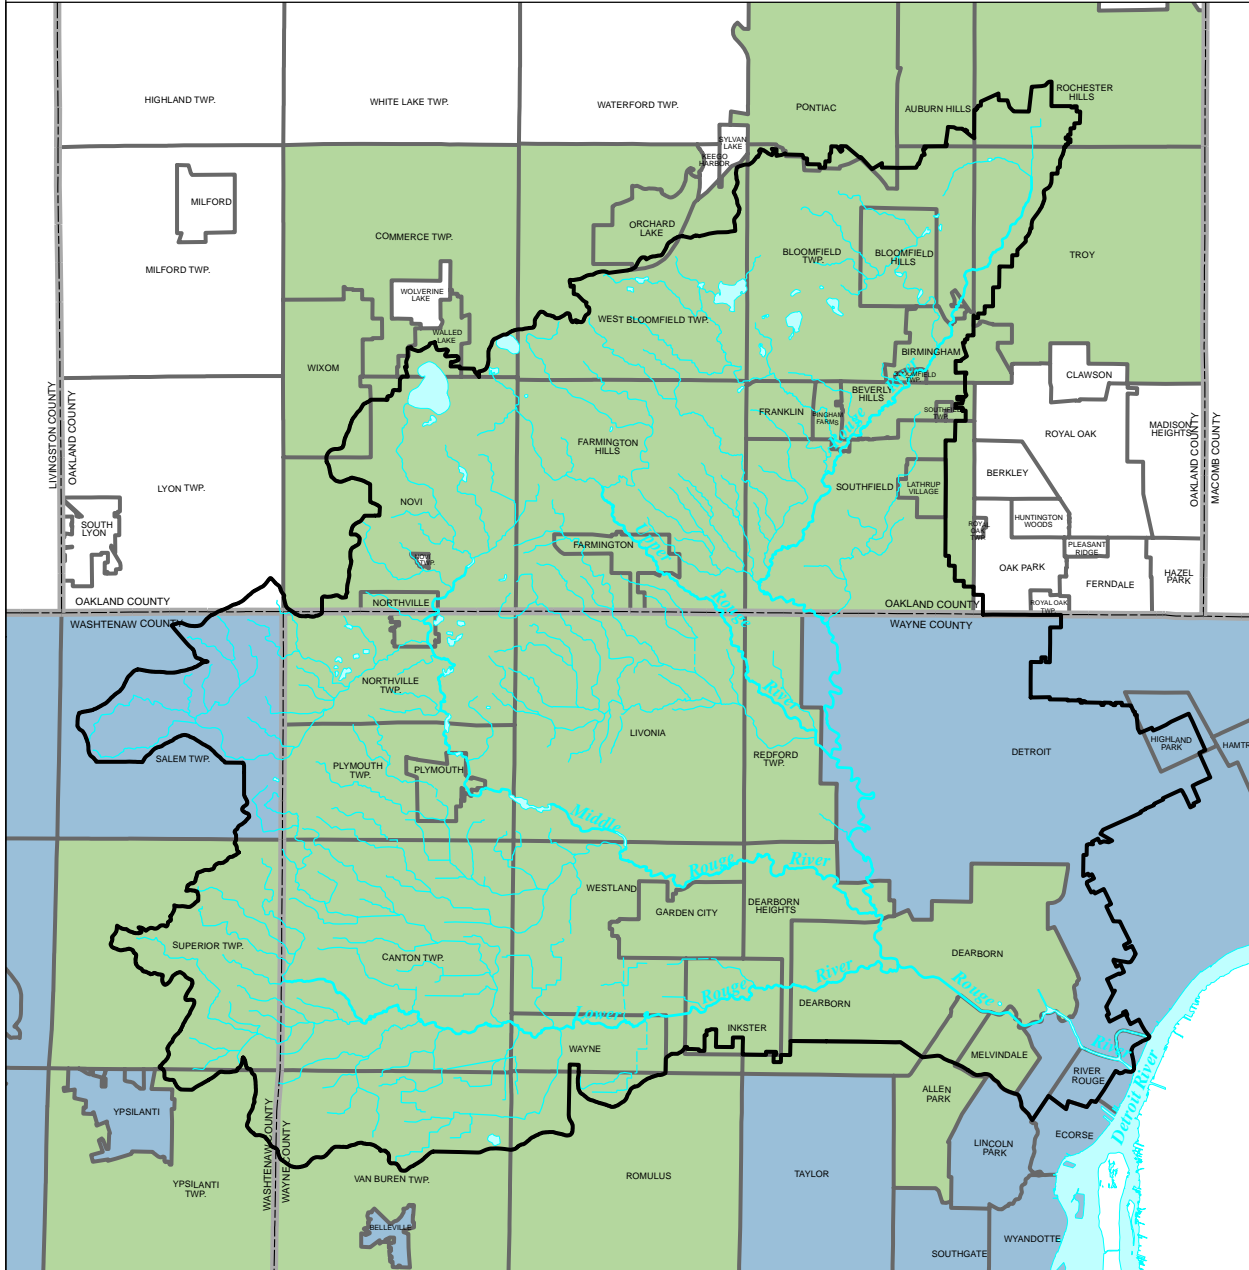

ROUGE RIVER WATERSHED

Alliance By-Laws Approval Status

LEGEND

- Rouge watershed boundary
- Rouge River main branch
- Tributary
- Enclosed drain
- Lake
- County boundary
- Community boundary
- By-laws approved (community)
- By-laws approved (county)